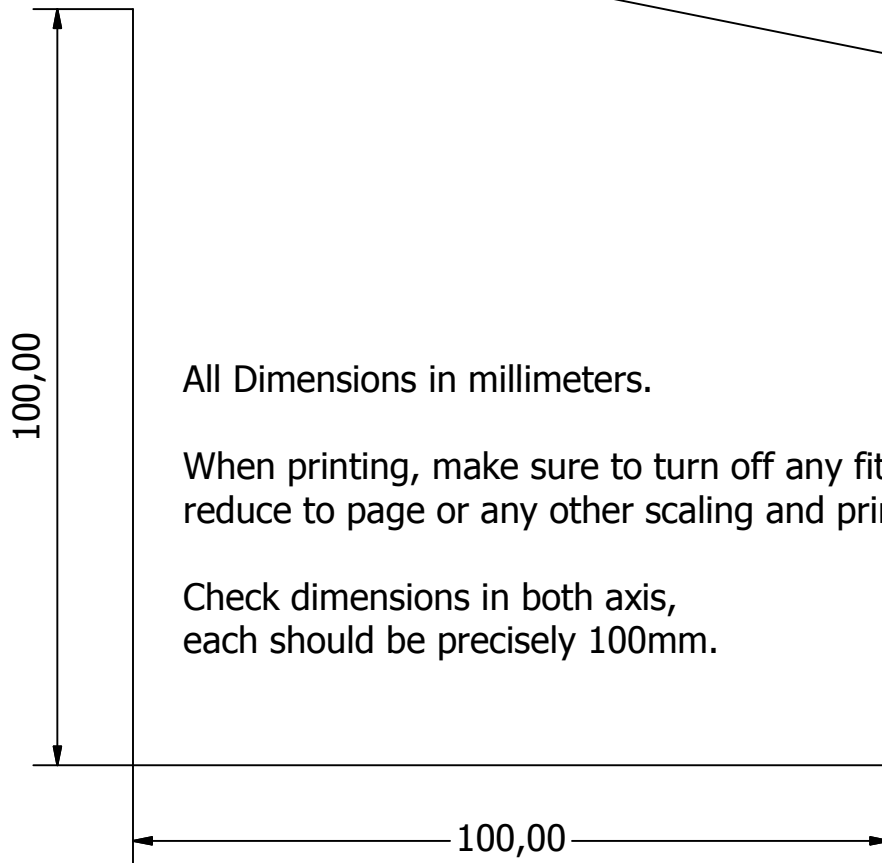

Align cross marks on page
Tape pages together.

All Dimensions in millimeters.

When printing, make sure to turn off any fit to page,
reduce to page or any other scaling and print at 100%

Check dimensions in both axis,
each should be precisely 100mm.